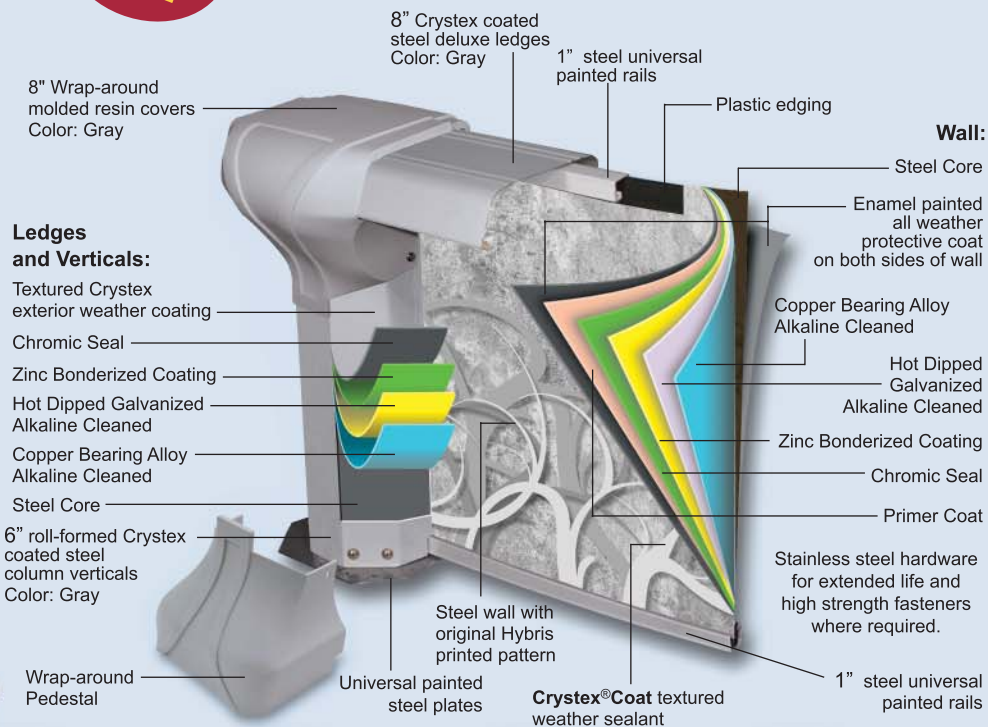

Deluxe 8000

35 Year
Limited
Warranty
First 3 seasons
no charge for parts

An above ground pool in your backyard gives you and your family the freedom to use it anytime day or night. Your backyard oasis eliminates driving to the local pool, buying yearly passes, or waiting in long lines at busy water parks. Most important, is the luxury of enjoying your pool in the safety and comfort of your home.

ROUND POOL SIZES

12 ft. x 52 in.	18 ft. x 12 ft. x 52 in.
15 ft. x 52 in.	24 ft. x 12 ft. x 52 in.
18 ft. x 52 in.	24 ft. x 15 ft. x 52 in.
21 ft. x 52 in.	30 ft. x 15 ft. x 52 in.
24 ft. x 52 in.	33 ft. x 18 ft. x 52 in.
27 ft. x 52 in.	45 ft. x 18 ft. x 52 in.
30 ft. x 52 in.	
33 ft. x 52 in.	

SLIM STYLE OVAL POOL SIZES

12 ft. x 8 ft. x 52 in.
15 ft. x 10 ft. x 52 in.
18 ft. x 12 ft. x 52 in.
24 ft. x 12 ft. x 52 in.
24 ft. x 15 ft. x 52 in.
30 ft. x 15 ft. x 52 in.
33 ft. x 18 ft. x 52 in.

POLE POOL SIZES

12 ft. x 8 ft. x 52 in.
15 ft. x 10 ft. x 52 in.
18 ft. x 12 ft. x 52 in.
21 ft. x 15 ft. x 52 in.
24 ft. x 18 ft. x 52 in.

52"

WARNING!
POOLS ARE NOT DESIGNED
FOR DIVING OR JUMPING!

**ADULT SUPERVISION
REQUIRED!**

AquaMaster
Quality Above Ground Pools

Manufacturer reserves the right to alter specifications without notice. All pool sizes are approximate.