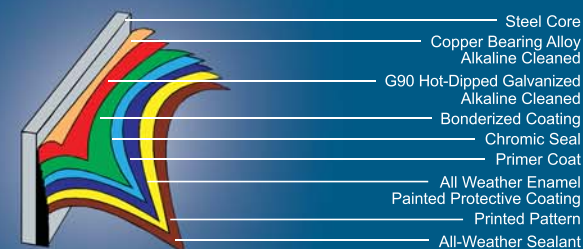

POOL WALL LAYERS OF TREATMENT:

*Your own private
paradise!*

AquaMaster™
Quality Above Ground Pools

APSP
The Association of
Pool & Spa Professionals