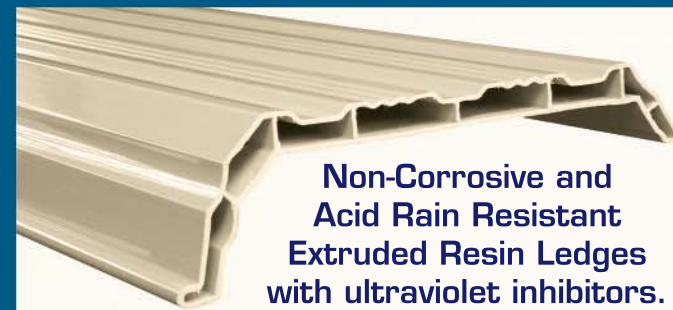

Yukon

SPECIFICATIONS

Wall: 52" Taupe Sea Pearl or Dune Twill steel wall.

Covers: Molded resin top covers. Dune color.

Ledges: 7" Extruded resin ledges. Dune color.

Verticals: Roll-formed galvanized steel. Dune color.

Top Rails: Universal galvanized steel top rails.

Bottom Rails: Universal resin bottom rails.

Top Plates: Universal resin top plates.

Bottom Plates: Snap-on resin bottom plates.

Hardware: Stainless steel hardware for extended life and high strength steel fasteners where required.

*Optional Aluminum Panel

Optional Resin Top Rails

May not be available at all dealers

www.swimnplay.com

ROUND POOL SIZES

8 ft. 9 in. x 52 in.	24 ft. x 52 in.
12 ft. x 52 in.	27 ft. x 52 in.
15 ft. x 52 in.	30 ft. x 52 in.
18 ft. x 52 in.	33 ft. x 52 in.
21 ft. x 52 in.	

OVAL POOL SIZES

18 ft. x 12 ft. x 52 in.
24 ft. x 12 ft. x 52 in.
24 ft. x 15 ft. x 52 in.
30 ft. x 15 ft. x 52 in.
33 ft. x 18 ft. x 52 in.
45 ft. x 18 ft. x 52 in.

Non-Corrosive and Acid Rain Resistant Extruded Resin Ledges with ultraviolet inhibitors.