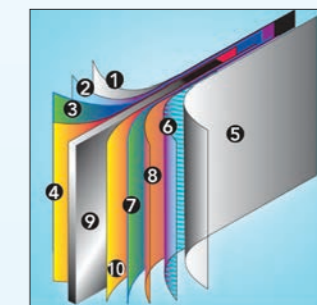

The sub-frame features a strong, extruded resin bottom track with injection molded resin lower post collar and bottom connector.

SIMPLE AND EASY INSTALLATION

As many CORNELIUS pool owners have discovered, if you can use a screwdriver, you can assemble your own CORNELIUS pool. No multi-sized washers or nuts are used. We've simplified assembly with just one large screw type for all the round pool elements.

PICK THE SIZE AND SHAPE THAT'S BEST FOR YOU

Whatever size of property you have, there's a DYNASTY pool to fit your yard and your budget. Choose from a wide variety of Round, A-Brace Ovals or NBS Ovals and beat the heat this summer!

Dynasty round - Khaki Venetian wall offered in 52 inches

Dynasty NBS oval - Khaki Venetian wall offered in 52 inches

STEEL WALL COMPONENTS

1. Plasticized SP coating
2. Molten zinc coat
3. Primer coat
4. Application of an alkaline solution to cleanse the oxides
5. Ultra-resistant polymer
6. Heat-hardened inlay
7. Primer coat
8. Chromate anti-rust coat
9. Steel wall core
10. Application of an alkaline solution to cleanse the oxides